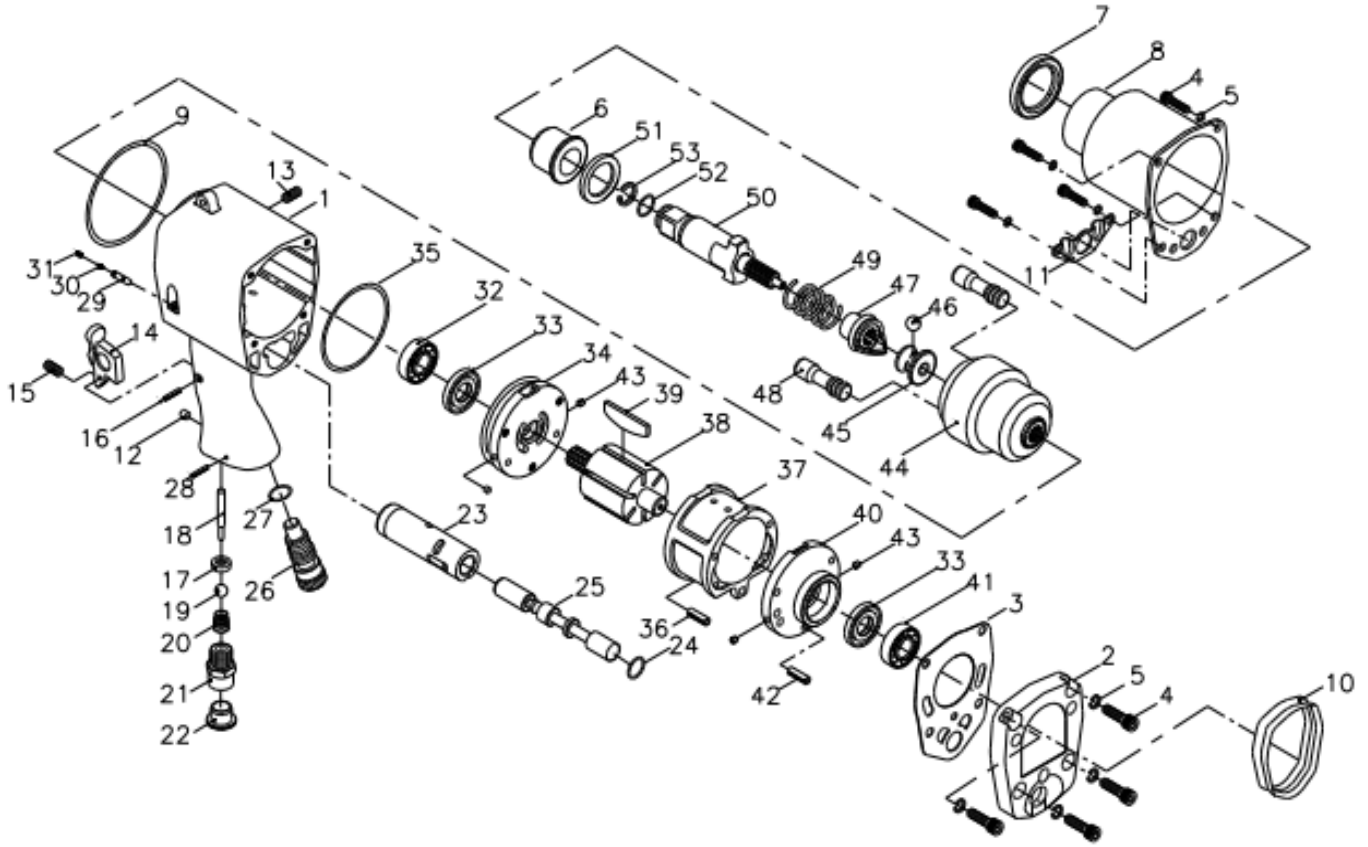

OS-5065 GAV HAVALI SOMUN SÖKME

Item No.	Description	Qt'y	Item No.	Description	Qt'y
1	Motor Housing	1	28	Spring Pin	1
2	End Cap	1	29	Pin	1
3	End Cap Gasket	1	30	Spring	1
4	Hex. Socket Bolt	8	31	Clamp Screw	1
5	Spring Washer	8	32	Ball Bearing	1
6	Anvil Bushing	1	33	Oil Seal	2
7	Oil Seal	1	34	Front End Plate	1
8	Front Housing	1	35	O-Ring	1
9	O-Ring	1	36	Spring Pin	1
10	Protecting Rubber	1	37	Cylinder	1
11	Muffle Cover	1	38	Rotor	1
12	Housing Plug	1	39	Rotor Blade	6
13	Clamp Screw	1	40	Rear End Plate	1
14	Trigger	1	41	Ball Bearing	1
15	Clamp Screw	1	42	Spring Pin	1
16	Spring Pin	1	43	Plug	4
17	Throttle Bushing	1	44	Hammer Cage	1
18	Throttle Pin	1	45	Drive Cam Base	1
19	Steel Ball	1	46	Steel Ball	1
20	Spring	1	47	Drive Cam	1
21	Hose Fitting	1	48	Hammer Bar	2
22	Dust cover	1	49	Spring	1
23	Valve Sleeve	1	50	Anvil(142mm)	1
24	O-Ring	1	50-1	Anvil(256mm)	1
25	Reverse Valve	1	51	Anvil Washer	1
26	Air Regulator	1	52	O-Ring	1
27	O-Ring	1	53	Anvil Collar	1